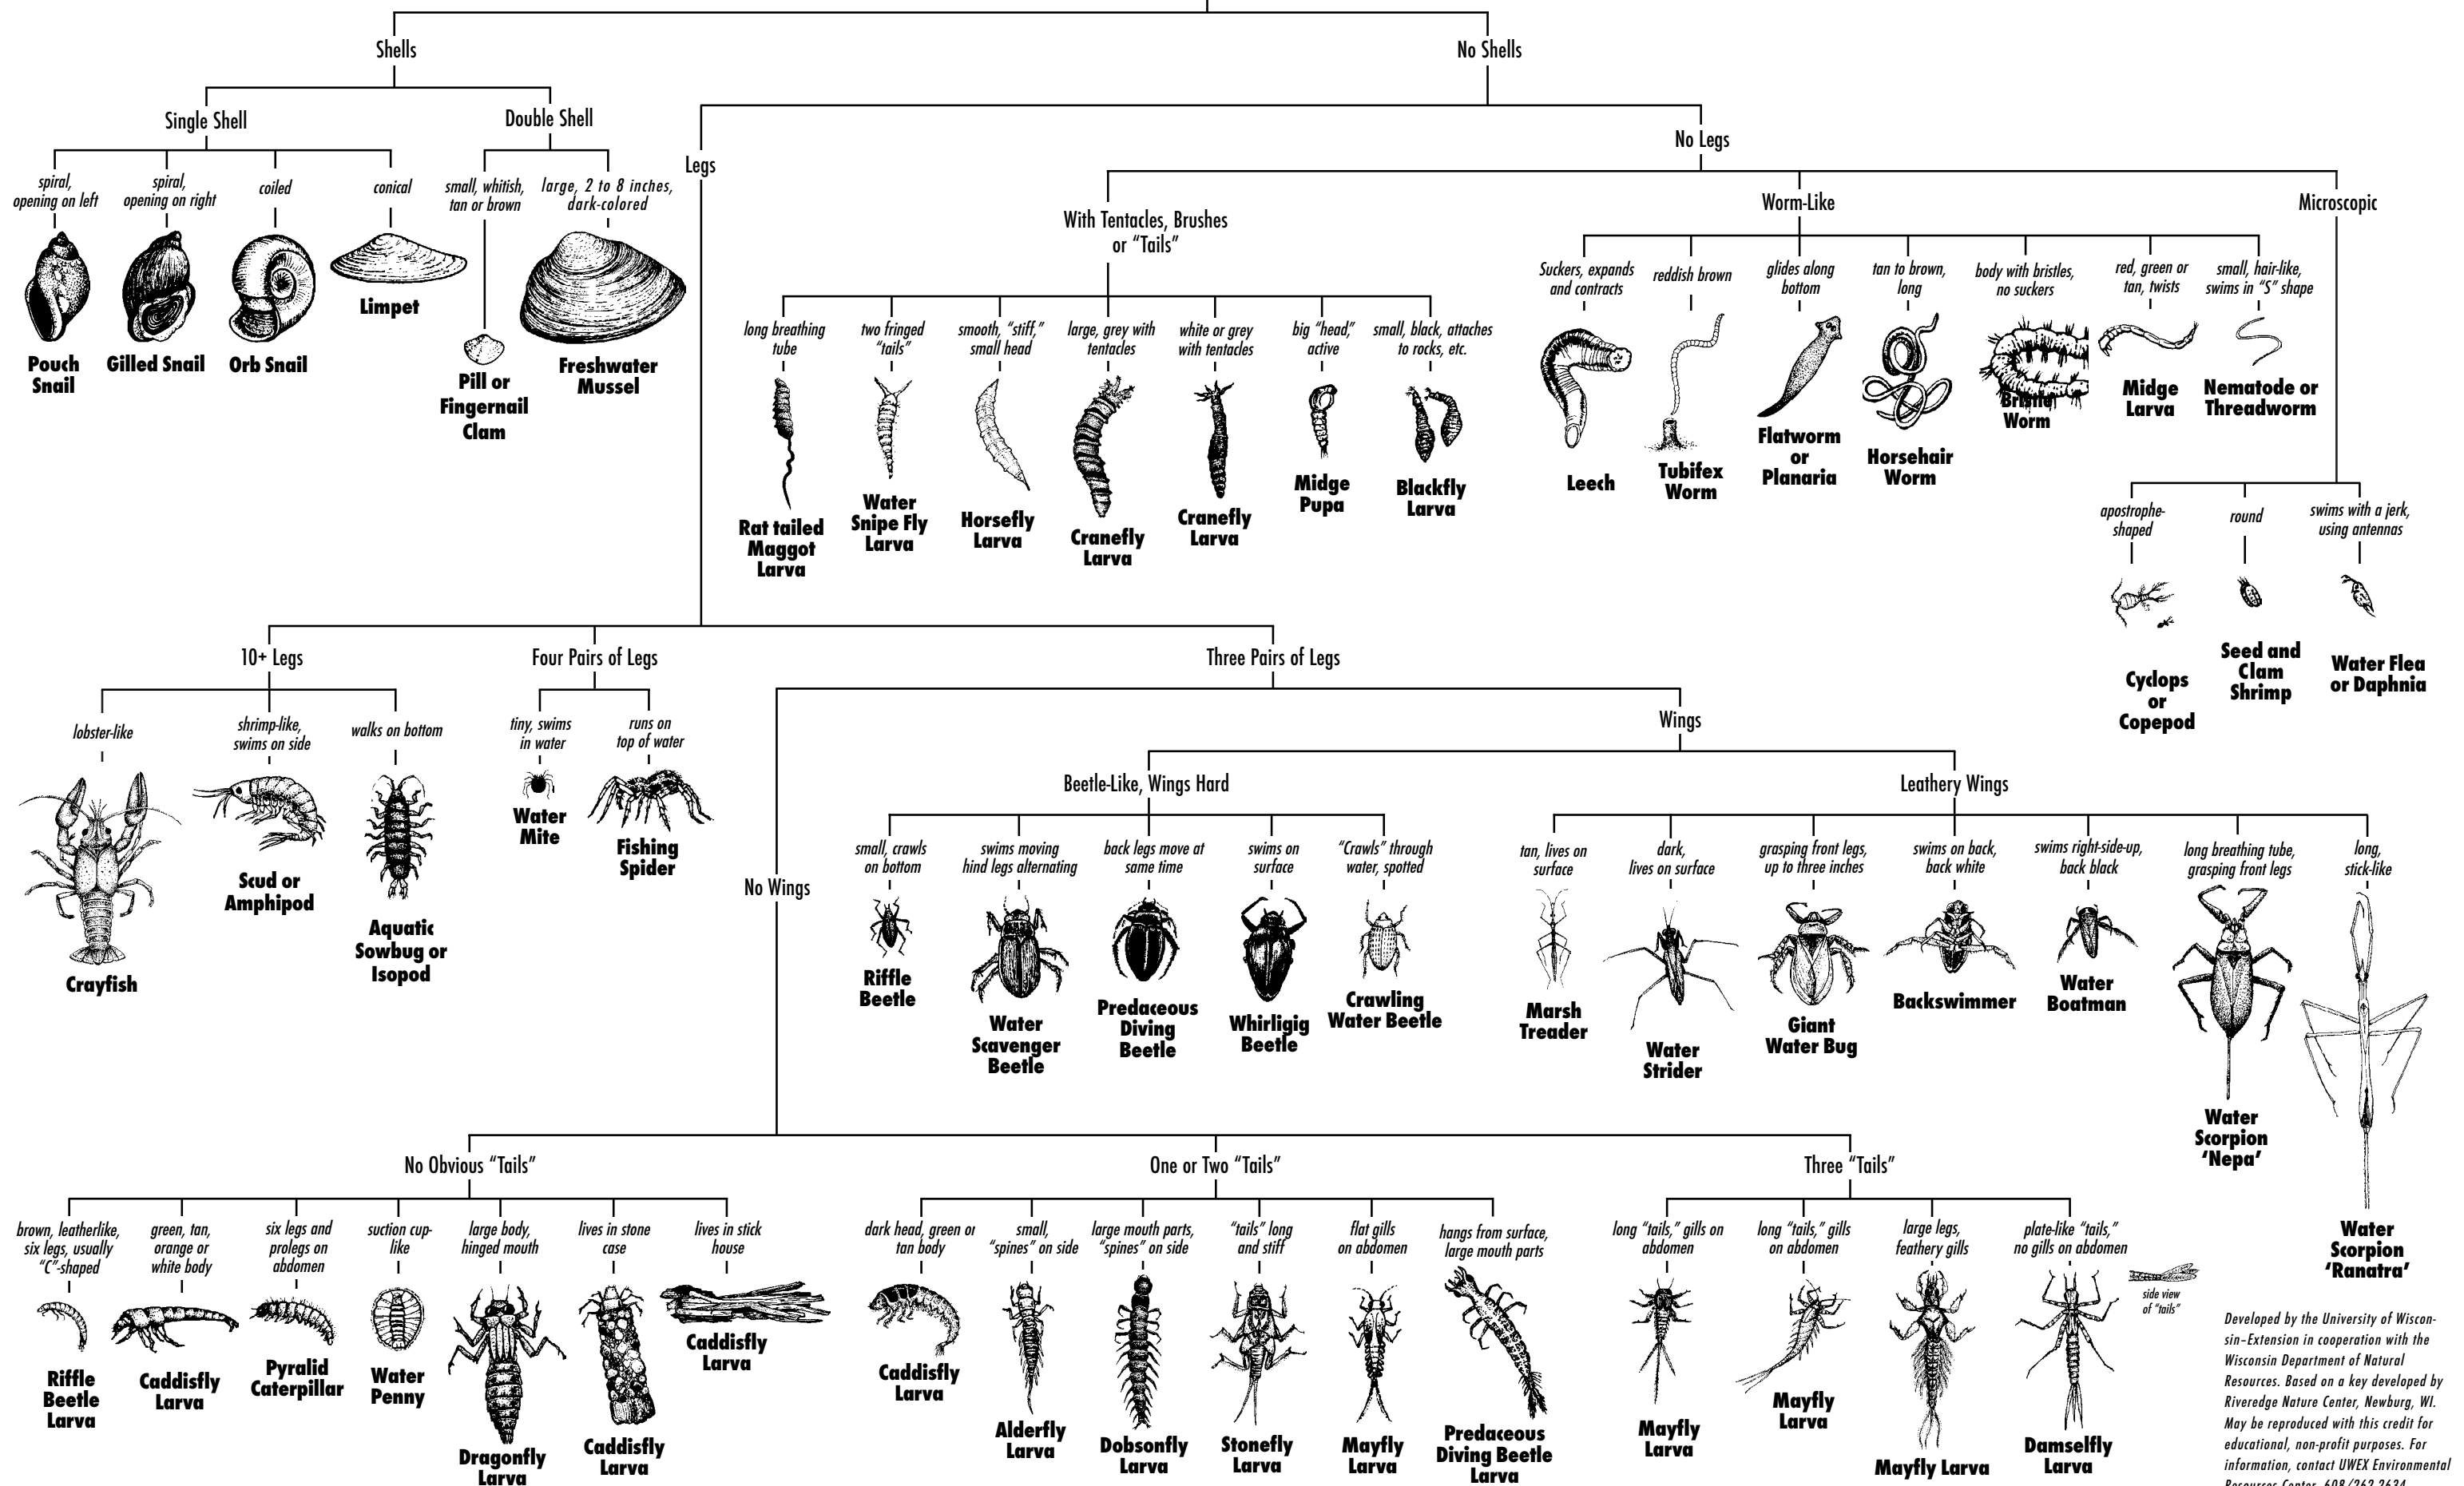

Key to Macroinvertebrate Life in the River

(Sizes of illustrations are not proportional.)

Developed by the University of Wisconsin-Extension in cooperation with the Wisconsin Department of Natural Resources. Based on a key developed by Riveredge Nature Center, Newburg, WI. May be reproduced with this credit for educational, non-profit purposes. For information, contact UWEX Environmental Resources Center, 608/262-2634.